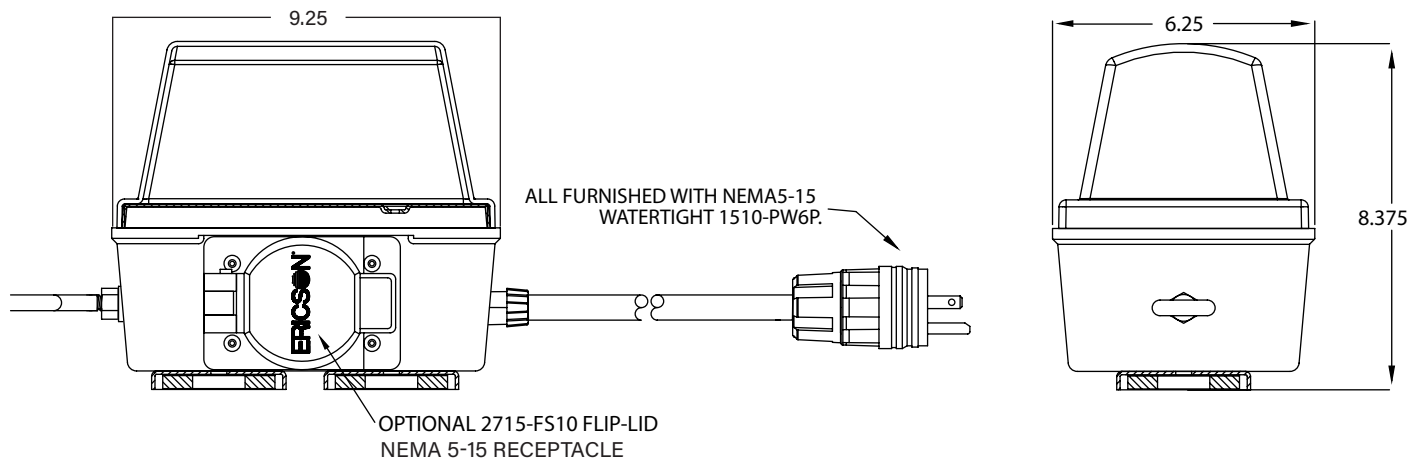

Product Options

- Optional on/off switch
- Optional weather resistant receptacle with flip cover
- Available in 6, 25 and 50 ft cord lengths

Applications

- Tent Lighting
- Utility Maintenance
- Construction
- Emergency Lighting
- Food / Beverage
- Aerospace
- Defense / Safety
- Petrochem
- Ship Building
- Tunnel Lighting

Related Products

Selection Guide:

Product Number	Product Description
100ILED-6	Lamp with 6 ft cord and Perma-Tite®2 Plug (1510 PW6P)
100ILED-6S	Lamp with 6 ft cord, Perma-Tite®2 Plug (1510 PW6P) and switch
100ILED-6R	Lamp with 6 ft cord, flip seal cover w/ weatherproof boot only (2715-FS10)
100ILED-6RS	Lamp with 6 ft cord, flip seal cover w/ weatherproof boot only (2715-FS10) and switch
100ILED-25	Lamp with 25 ft cord and Perma-Tite®2 Plug (1510 PW6P)
100ILED-25S	Lamp with 25 ft cord, Perma-Tite®2 Plug (1510 PW6P) and switch
100ILED-25R	Lamp with 25 ft cord, Perma-Tite®2 Plug (1510 PW6P) and flip seal cover w/ weatherproof boot only (2715-FS10)
100ILED-25RS	Lamp with 25 ft cord, Perma-Tite®2 Plug (1510 PW6P) and flip seal cover w/ weatherproof boot only (2715-FS10) and switch
100ILED-50	Lamp with 50 ft cord and Perma-Tite®2 Plug (1510 PW6P)
100ILED-50S	Lamp with 50 ft cord, Perma-Tite®2 Plug (1510 PW6P) and switch
100ILED-50R	Lamp with 50 ft cord, Perma-Tite®2 Plug (1510 PW6P) and flip seal cover w/ weatherproof boot only (2715-FS10)
100ILED-50RS	Lamp with 50 ft cord, Perma-Tite®2 Plug (1510 PW6P) and flip seal cover w/ weatherproof boot only (2715-FS10) and switch

Product Specifications	
Electrical ratings	100-277 VAC
Amperage draw	0.4 A
Primary cord length	See ordering information
Ballast location	Main body
Wet location rating	Yes
Cable guage/type	14/3 SJOOW / 16/3 SJOOW
Bulb type	LED panel
Lumens	3400 Lumens
CRI (Color Rendation Index)	80
Color temperature (Kelvins)	5000K
Average rated bulb life (Hours)	50,000
Low temp start	-30° C
Fixture weight (Excluding the cable)	5 pounds