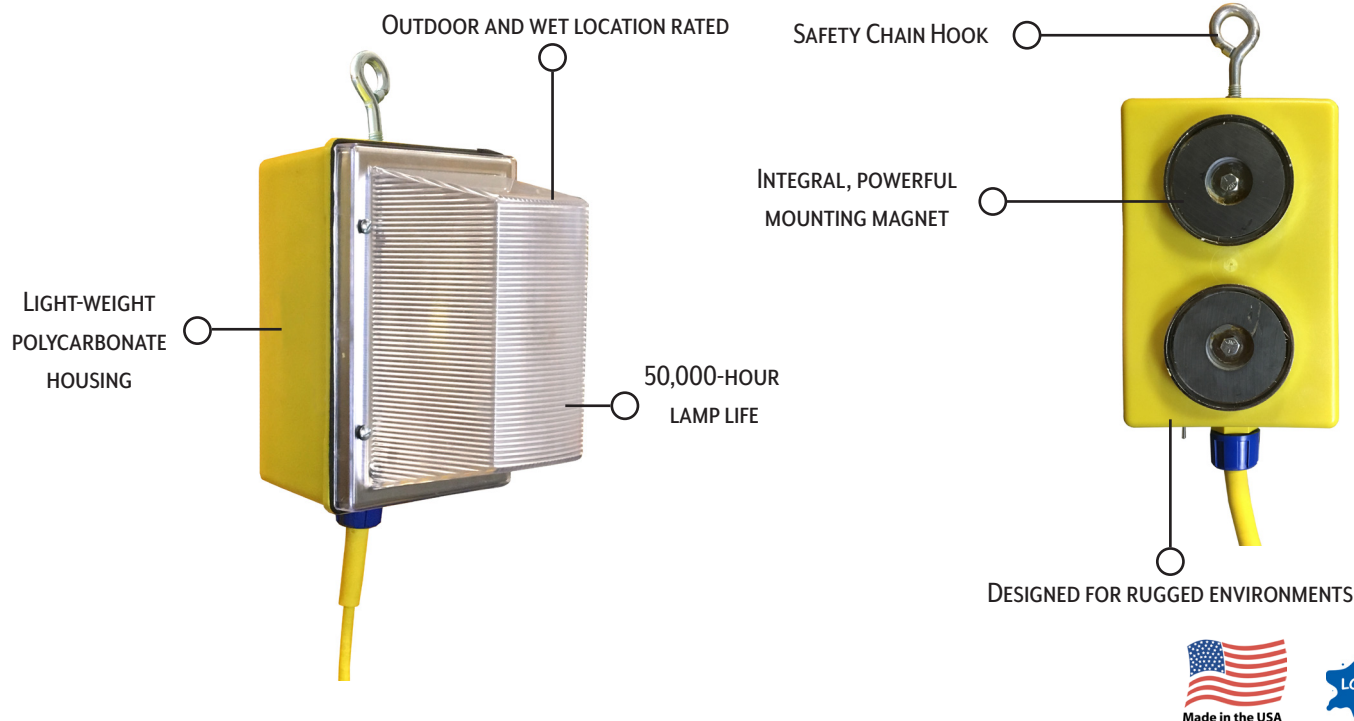

1001 LED 25 Watt Wide Area Work Light

Standard Features

- LED efficient lighting technology
- 5000K color temperature
- 3400 lumens
- Durable and rugged construction
- Impact and high temperature resistant lens
- Easily daisy chained to cover large areas
- NEMA 5-15 watertight plug included
- Made in USA

Product Options

- Optional on/off switch
- Optional weather resistant receptacle with flip cover
- Available in 6, 25 and 50 ft cord lengths

Applications

- Tent Lighting
- Utility Maintenance
- Construction
- Emergency Lighting
- Food / Beverage
- Aerospace
- Defense / Safety
- Petrochem
- Ship Building
- Tunnel Lighting

Related Products

Selection Guide:

Product Number	Product Description
100ILED-6	Lamp with 6 ft cord and Perma-Tite®2 Plug (1510 PW6P)
100ILED-6S	Lamp with 6 ft cord, Perma-Tite®2 Plug (1510 PW6P) and switch
100ILED-6R	Lamp with 6 ft cord, flip seal cover w/ weatherproof boot only (2715-FS10)
100ILED-6RS	Lamp with 6 ft cord, flip seal cover w/ weatherproof boot only (2715-FS10) and switch
100ILED-25	Lamp with 25 ft cord and Perma-Tite®2 Plug (1510 PW6P)
100ILED-25S	Lamp with 25 ft cord, Perma-Tite®2 Plug (1510 PW6P) and switch
100ILED-25R	Lamp with 25 ft cord, Perma-Tite®2 Plug (1510 PW6P) and flip seal cover w/ weatherproof boot only (2715-FS10)
100ILED-25RS	Lamp with 25 ft cord, Perma-Tite®2 Plug (1510 PW6P) and flip seal cover w/ weatherproof boot only (2715-FS10) and switch
100ILED-50	Lamp with 50 ft cord and Perma-Tite®2 Plug (1510 PW6P)
100ILED-50S	Lamp with 50 ft cord, Perma-Tite®2 Plug (1510 PW6P) and switch
100ILED-50R	Lamp with 50 ft cord, Perma-Tite®2 Plug (1510 PW6P) and flip seal cover w/ weatherproof boot only (2715-FS10)
100ILED-50RS	Lamp with 50 ft cord, Perma-Tite®2 Plug (1510 PW6P) and flip seal cover w/ weatherproof boot only (2715-FS10) and switch