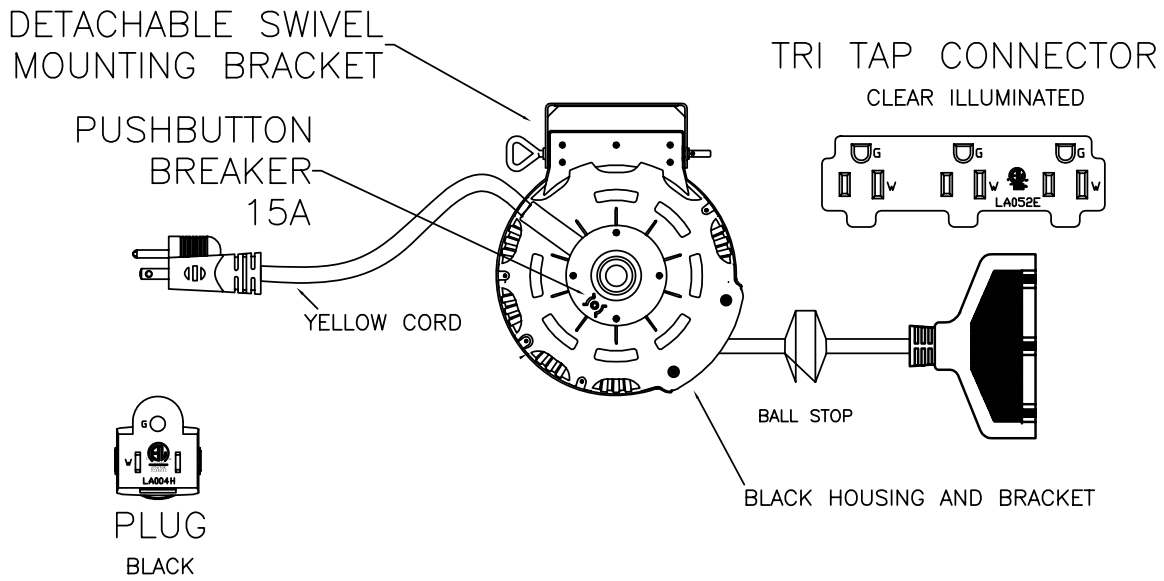

3123-40-TT

Retractable Cord Reel

Pendant Power & Control

Standard Features:

- cULus listed
- Rugged nonmetallic enclosure
- Detachable swivel mounting bracket
- Rated at 125V, 14A, 1750W
- 14A push button breaker in reel housing
- 12/3 SJTW yellow cord, 105c rated
- Furnished with ball stop
- Lighted clear NEMA 5-15 triple tap
- 2ft primary cord with NEMA 5-15 plug
- For dry indoor locations only

14-Amp push button circuit breaker

Clear, Illuminated NEMA 5-15 Tri-Tap

Selection Guide:

Part Number	Wire Gauge	Cord Length	Secondary	Amperage	Listing
3123-40-TT	12	40	NEMA 5-15 Molded Tri-Tap	14	cULus

Product Specifications:

Related Products:

Click on an image or scan the QR code for more product information.

Learn More

Flex Rig
Commercial Cord Reel

4000
Industrial Cord Reel

5000
Industrial Cord Reel

6000
Industrial Cord Reel

ERICSON
SAFETY IS OUR STANDARD